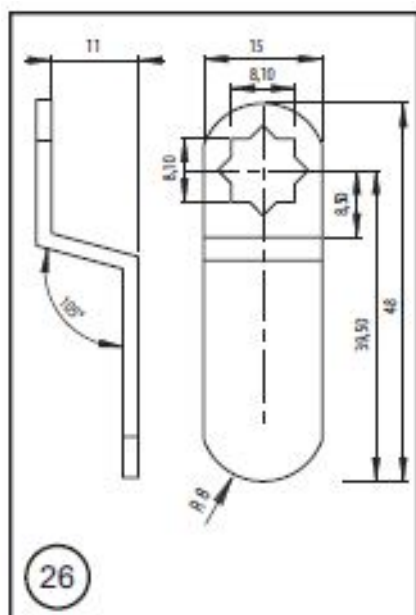

PRODUCT SHEET

Description:

Cam No. 26 For 1900 Series, Cranked 13mm, 39,5mm C/E

Item number:

14.04.266-0

Units	Box	Carton	HS Code	Barcode
Pcs.	1	200	8301600090	 5704866040952

SISO A/S

Mileparken 11
DK-2740 Skovlunde
Denmark
VAT: DK 24786013